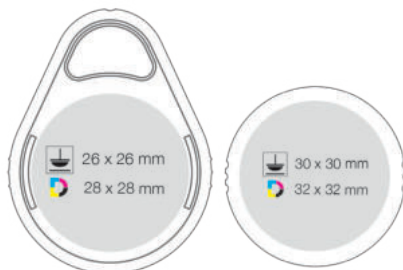

DESIGN MODULE

Make a statement with the RitterClick printed module! Customize your keyring with a design that suits you. Whether logo, slogan or graphic – show the world your unique style and turn your RitterClick into a personal accessory.

500 pcs
5.5 kgs