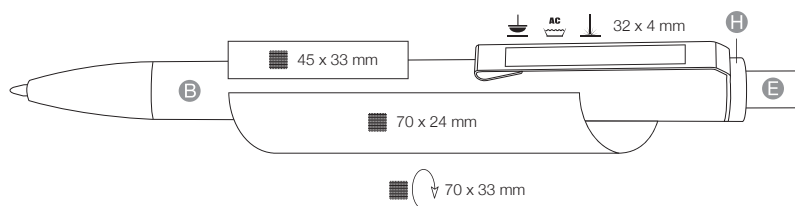

EXOS SOFT 07601

- The print is protected by the soft-coating
- Soft-touch surface, metal tip and clip
- Large capacity refill Ultra Soft, swiss made, document proof, blue or black ink
  Writing length: approx. 4.000 m
- 500 pcs
  8.5 kgs