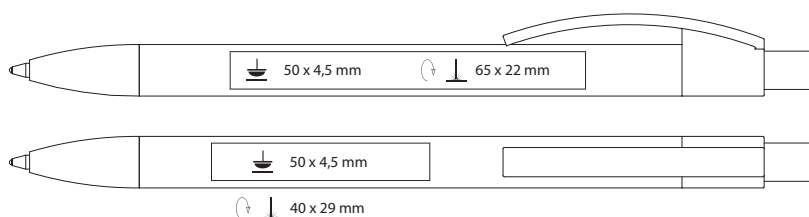

Budget Metal

RITTER GLOBAL

CAPRI SOFT 69910

Metal ballpoint pen, available in 8 colors,
clip and tip in black, soft surface

Large capacity refill Budget metal, blue ink
Writing length: approx. 3.500 m

500 pcs
9.5 kgs