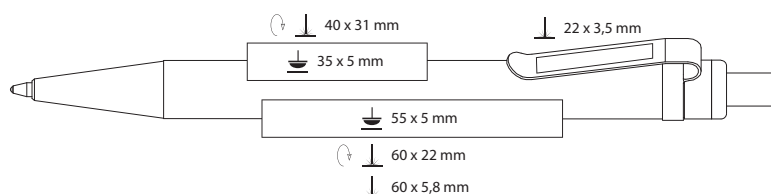

Budget

RITTER GLOBAL

TIMBER 82600

Made of maple wood,
metal tip, clip and pusher

Large capacity refill Budget, blue ink
Writing length: approx. 1.200 m

500 pcs
11.0 kgs

TIMBER

RITTER GLOBAL