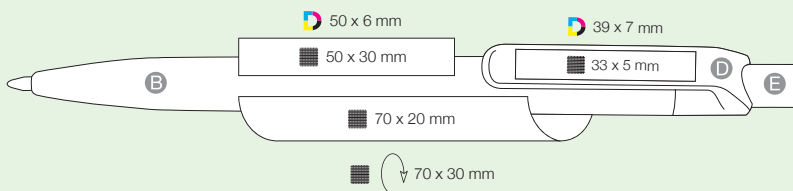

INSIDER RECYCLED 92302

Made from recycled ABS plastic – pre-consumer recycled plastic – which is 100% sourced from recovered materials produced in-house.

x-20 refill Jogger, swiss made, document proof, blue or black ink
Writing length: approx. 2.000 m

500 pcs
5.0 kgs

natureOffice.com/601-1019-360

Jogger