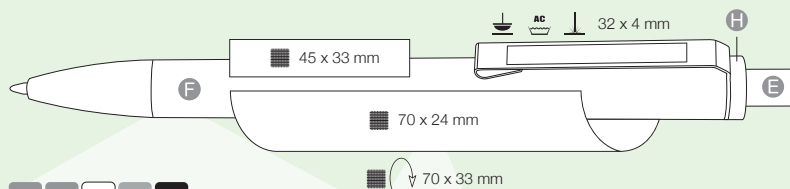

Ultra Recycled

- Made from recycled ABS material – post-consumer recycled plastic – which is 100% sourced and processed from old household appliances.
- Available in 3 colors, with metalized tip and metal clip, pusher optionally made from conventional ABS in standard colors.
- Large capacity refill Ultra Recycled, swiss made, document proof, blue or black ink
  Writing length: approx. 6.000 m
- 500 pcs
  6.0 kgs

F	H	0146	1425	1525															
E		0146	0200	0501	0601	0800	1301	1300	1302	1101	4076	1001	1425	1525					
		0003	3210	3505	3547	3609	3634	3806	3903	4110	4303	4333	4127	4070	4031	4507			

POST-CONSUMER RECYCLED PLASTIC

»For an environmentally conscious future«

Our Post-Consumer series is made of 100% recycled ABS plastic – sourced and processed from old household appliances.