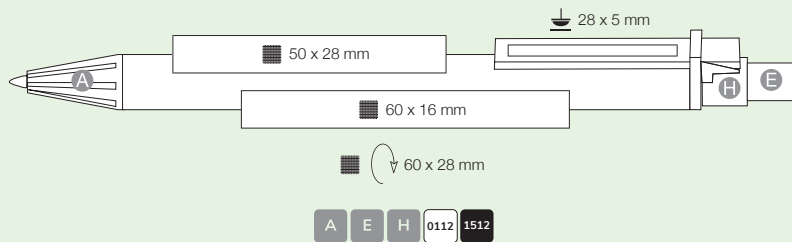

Jogger

MADE IN GERMANY

CARTON 70250

One of the first eco-pens: barrel made from recycled cardboard, clip made from wood.

x-20 refill Jogger, swiss made, document proof, blue or black ink
Writing length: approx. 2.000 m

1.000 pcs
6,0 kgs

natureOffice.com/604-1019-127