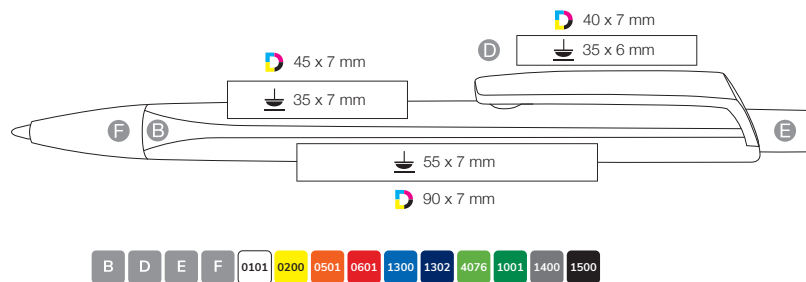

TRI
STAR

MADE IN GERMANY

TRI-STAR P 03532

Shiny,
solid colors

Large capacity refill Ultra, swiss made, document proof, blue or black ink
Writing length: approx. 6.000 m

500 pcs
6.0 kgs