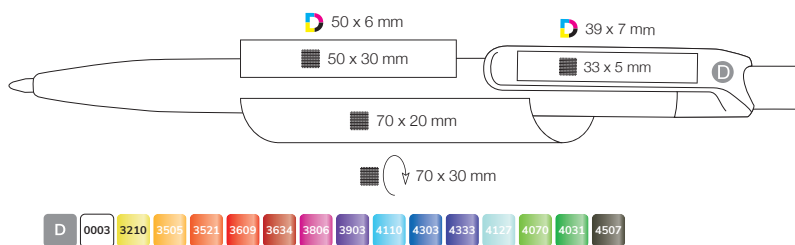

MADE IN GERMANY

INSIDER 02300

- Shiny, solid colors
- x-20 refill Jogger, swiss made, document proof, blue or black ink
  Writing length: approx. 2.000 m
- 500 pcs
  5.0 kgs

MADE IN GERMANY

INSIDER ST 02310

- Shiny, solid colors, transparent clip
- x-20 refill Jogger, swiss made, document proof, blue or black ink
  Writing length: approx. 2.000 m
- 500 pcs
  5.0 kgs