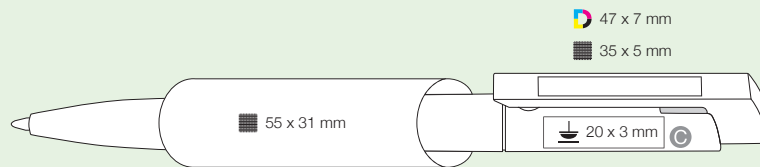

C	0101	0200	0501	0601	1300	1302	4076	1001	1400	1500
	0003	3210	3547	3609	4303	4333	4070	4031	4507	

ALL STAR

MADE IN GERMANY

BIO-STAR 90071

Made from renewable, bio-based material cellulose acetate, upper part made from ABS plastic – available in many colors.

x-20 refill Jogger, swiss made, document proof, blue or black ink
Writing length: approx. 2.000 m

500 pcs
6,0 kgs

natureOffice.com/602-1019-093