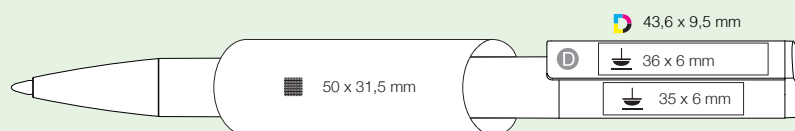

Metalized plastic tip

Jumbo refill Marathon Recycled, EU made, document proof, blue or black ink
Writing length: approx. 2.000 m

500 pcs
6.0 kgs

natureOffice.com/598-1019-041

POLYCARBONATE.

Made from post-consumer recycled plastic, recovered from old product dividers from dm stores.