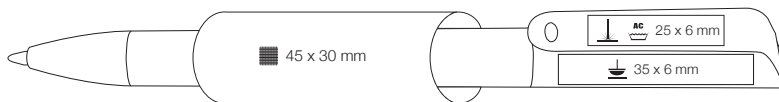

Budget

RITTER GLOBAL

GLOSSY 00086

- Shiny, solid colors, metal tip and clip
- Large capacity refill Budget, blue ink
  Writing length: approx. 1.200 m
- 500 pcs
  7.0 kgs

Budget

RITTER GLOBAL

GLOSSY TRANSPARENT 10086

- Transparent colors, metal tip and clip
- Large capacity refill Budget, blue ink
  Writing length: approx. 1.200 m
- 500 pcs
  7.0 kgs