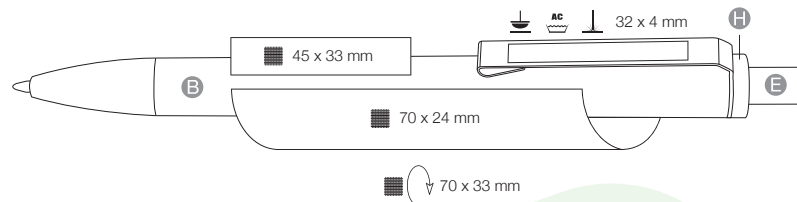

EXOS

MADE IN GERMANY

EXOS 07600

Shiny, solid colors,
metal tip and clip

Large capacity refill Ultra Soft, swiss made, document proof, blue or black ink
Writing length: approx. 4.000 m

500 pcs
8.5 kgs

POST-CONSUMER RECYCLED PLASTIC

»For an environmentally
conscious future«

*Our Post-Consumer series
is made from 100% recycled ABS plastic –
recovered from old household appliances.*

POST-CONSUMER
RECYCLED PLASTIC

Our sustainable EXOS
models can be
found on page
32