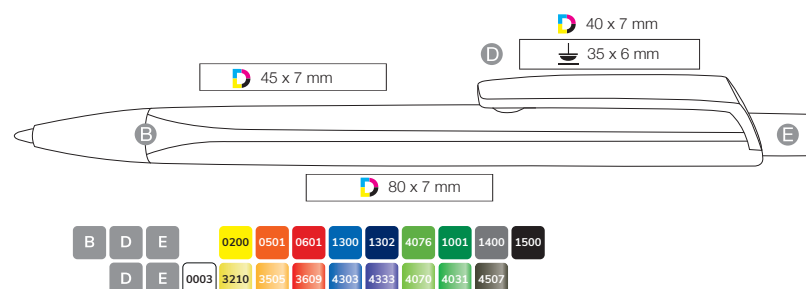

TRI-STAR SOFT P 03531

Solid
colors

The print is protected
by the soft-coating

Large capacity refill Ultra, swiss made, document proof, blue or black ink
Writing length: approx. 6.000 m

500 pcs
6.0 kgs