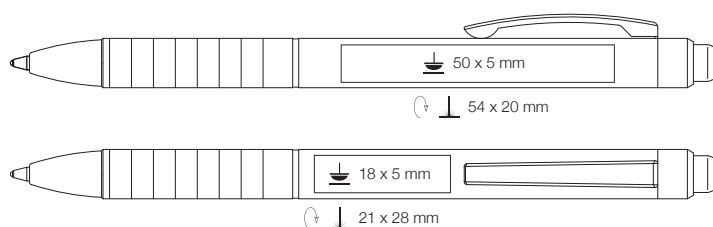

METAL

RITTER GLOBAL

STEEL 68000

- Metal ballpoint pen, stainless steel barrel
- Large capacity refill Budget metal, blue ink
  Writing length: approx. 3.500 m
- 500 pcs
  5.0 kgs

RITTER GLOBAL

TOUCHPEN 67500

- Metal ballpoint pen, available in 5 colors, additional feature: soft rubber cap for use with smartphones, tablets, etc, colored housing with black applications.
- Refill Budget, blue ink
  Writing length: approx. 300 m
- 500 pcs
  5.5 kgs