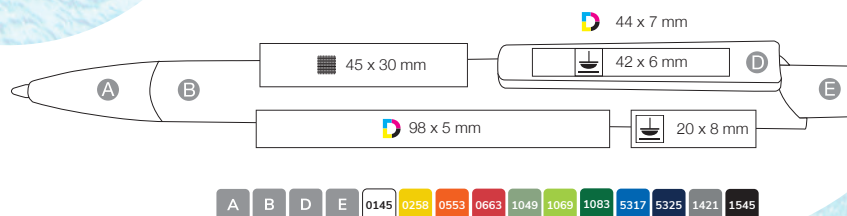

NEW
LEVEL

MADE IN GERMANY

LEVEL BIOBASED PM biobased 83611

From the innovative, biobased material PHA

PHA is made from biopolymers that are produced through bacterial fermentation and are compostable.

Large capacity refill Ultra Recycled, swiss made, document proof, blue or black ink
Writing length: approx. 6.000 m

500 pcs
8,0 kgs

natureOffice.com/604-1019-978

Ultra Recycled

MADE IN GERMANY

LEVEL BIOBASED P biobased 83610

From the innovative, biobased material PHA

PHA is made from biopolymers that are produced through bacterial fermentation and are compostable.

Large capacity refill Ultra Recycled, swiss made, document proof, blue or black ink
Writing length: approx. 6.000 m

500 pcs
8,0 kgs

natureOffice.com/604-1019-978

Ultra Recycled