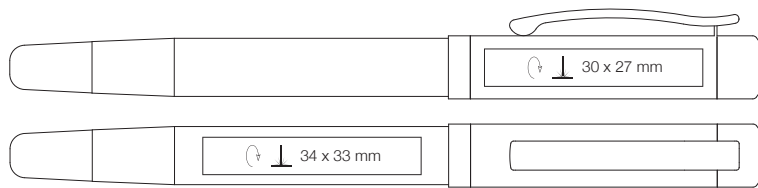

RITTER GLOBAL

FORTUNA SET 61000/-20

- Premium metal ballpoint pen with twist-mechanism and matching rollerball with cap, available in black or white, including pen box
- Ballpoint pen with Large capacity refill Ultra, swiss-made, document proof, blue or black ink
  Writing length: approx. 8.500 m
- Refill Rollerball 0.7 mm, swiss made, blue or black ink
  Writing length: approx. 750 m
- 100 pcs
  8.5 kgs