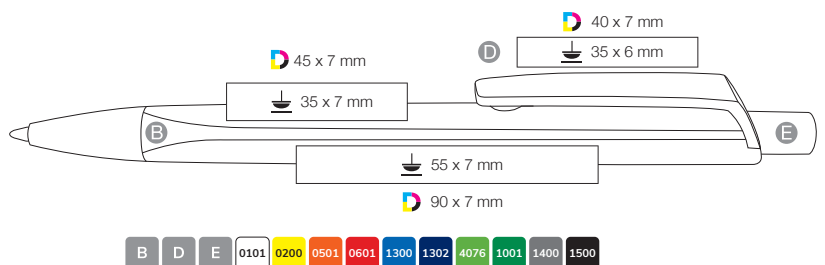

TRI-STAR 03530

Shiny, solid colors
metal tip

Large capacity refill Ultra, swiss made, document proof, blue or black ink
Writing length: approx. 6.000 m

500 pcs
8.0 kgs