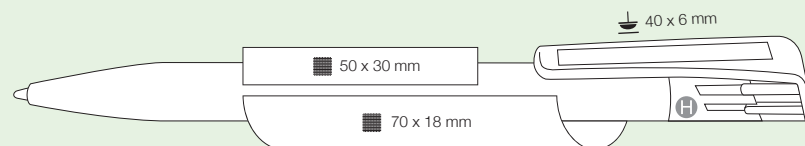

H	3100	3210	3547	3609	4303	4333	4020	4031	4408