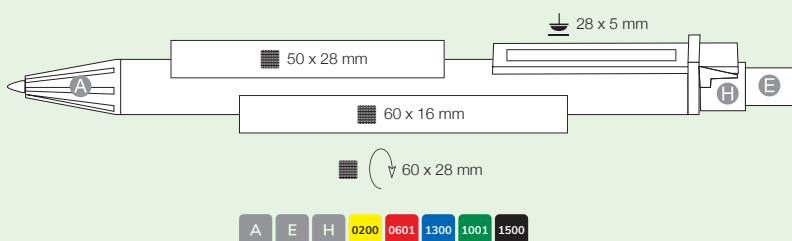

MADE IN GERMANY

BIO-MIX 90250

Made from renewable, bio-based material cellulose acetate, barrel is made from recycled cardboard, clip made from wood.

x-20 refill Jogger, swiss made, document proof, blue or black ink
Writing length: approx. 2.000 m.

1.000 pcs
6.0 kgs

natureOffice.com/604-1019-127

Jogger

MADE IN GERMANY

CARTON 70250

One of the first eco-pens: barrel made from recycled cardboard, clip made from wood.

x-20 refill Jogger, swiss made, document proof, blue or black ink
Writing length: approx. 2.000 m

1.000 pcs
6,0 kgs

natureOffice.com/604-1019-127

Jogger