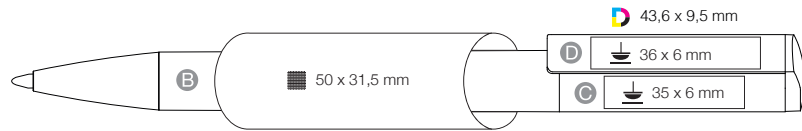

MADE IN GERMANY

LIFT ST 23800

Shiny, solid colors, twist mechanism,
transparent clip, metal tip

Large capacity refill Ultra, swiss made, document proof, blue or black ink
Writing length: approx. 6.000 m

500 pcs
7.5 kgs