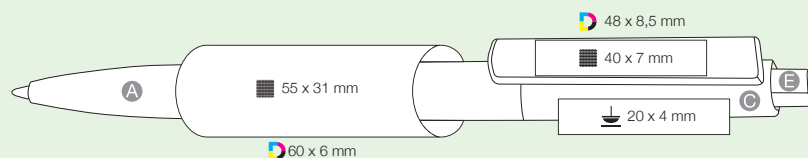

A	C	E	0146	0261	0556	0665	0807	5327	5328	5322	1109	1088	1079	1425	1525
E	0003	3210	3505	3547	3609	3634	3808	3903	4110	4303	4333	4127	4079	4031	4507