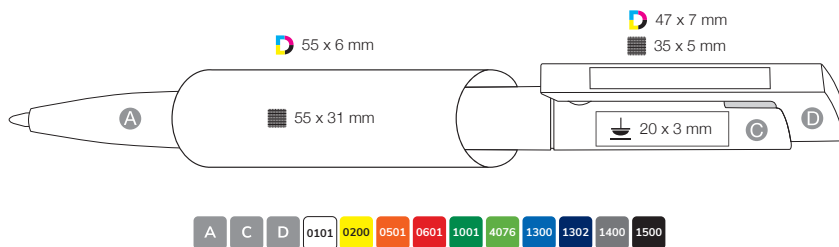

FRESH

MADE IN GERMANY

FRESH 05800

Shiny, solid colors

x-20 refill Jogger Soft, swiss made, document proof, blue or black ink
Writing length: approx. 1.400 m

500 pcs
5.0 kgs

MADE IN GERMANY

FRESH SOFT ST 55801

The print is protected by the soft-coating

x-20 refill Jogger Soft, swiss made, document proof, blue or black ink
Writing length: approx. 1.400 m

500 pcs
5.0 kgs