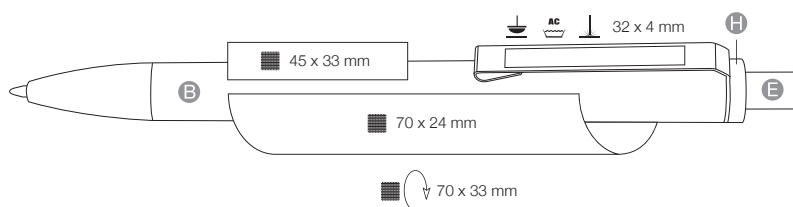

EXOS PM 07621

- Shiny, solid colors metalized tip, stainless steel clip
- Large capacity refill Ultra Soft, swiss made, document proof, blue or black ink
  Writing length: approx. 4.000 m
- 500 pcs
  6.0 kgs