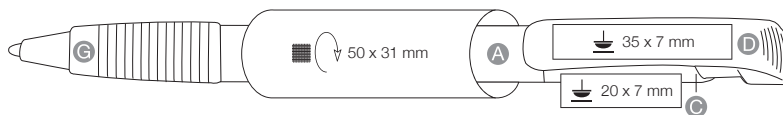

MADE IN GERMANY

CLEAR TRANSPARENT 12020

- Transparent colors
- Jumbo refill Marathon, swiss made, document proof, blue or black ink
  Writing length: approx. 2.500 m
- 500 pcs
  5.0 kgs

Marathon

MADE IN GERMANY

SOFT CLEAR FROZEN 12100

- Frozen colors, soft grip
- Jumbo refill Marathon, swiss made, document proof, blue or black ink
  Writing length: approx. 2.500 m
- 500 pcs
  5.0 kgs

Marathon