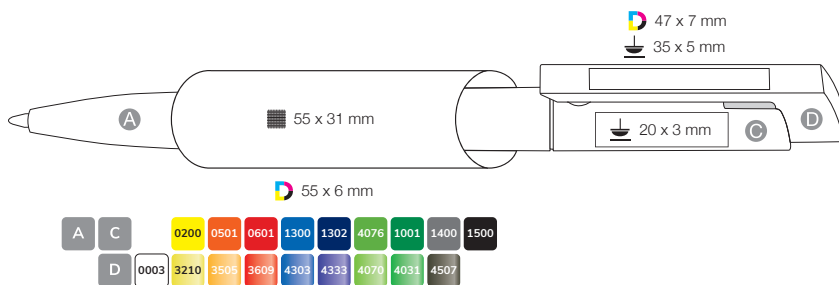

FRESH SOFT ST 55801

The print is protected by the soft-coating

x-20 refill Jogger Soft, swiss made, document proof, blue or black ink
Writing length: approx. 1.400 m

500 pcs
5.0 kgs