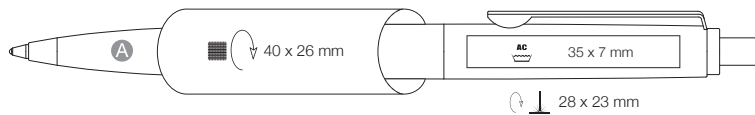

KNIGHT 01464

Solid colors,
metal upper part and tip

Large capacity refill Ultra, swiss made, document proof, blue or black ink
Writing length: approx. 6.000 m

500 pcs
6.0 kgs