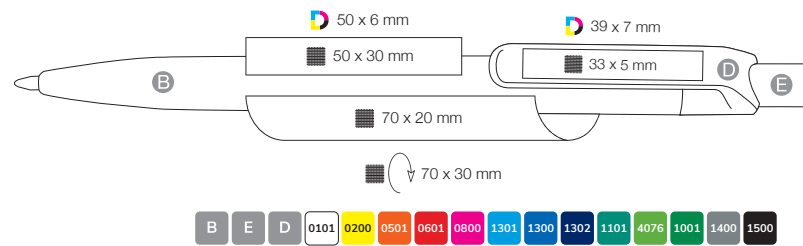

MADE IN GERMANY

INSIDER ST 02310

- Shiny, solid colors, transparent clip
- x-20 refill Jogger, swiss made, document proof, blue or black ink
  Writing length: approx. 2.000 m
- 500 pcs
  5.0 kgs