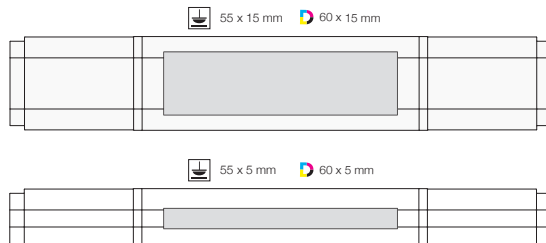

QUAD

MARKER

NEW
QUAD

RITTER GLOBAL

QUAD 20020

- 4-in-1 highlighter – 4 markers in one, white rABS housing with translucent caps
- 4 writing colors:
  Green, blue, yellow and orange
- 500 pcs
  12.5 kgs

Four Colors. One Marker.