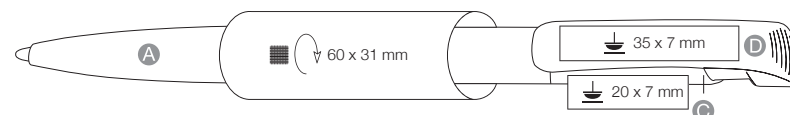

MADE IN GERMANY

CLEAR FROZEN 12000

Frozen colors

Jumbo refill Marathon, swiss made, document proof, blue or black ink
Writing length: approx. 2.500 m

500 pcs
5.0 kgs

MADE IN GERMANY

CLEAR SHINY 02020

Shiny,
solid colors