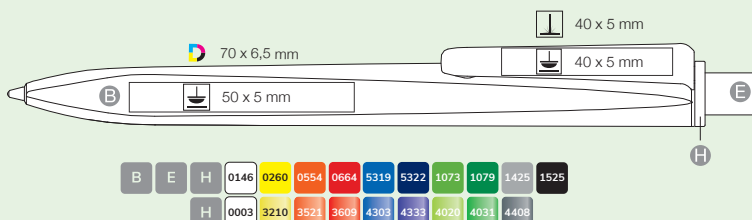

B	E	H	0146	0260	0554	0664	5319	5322	1073	1079	1425	1525
H			0003	3210	3521	3609	4303	4333	4020	4031	4408