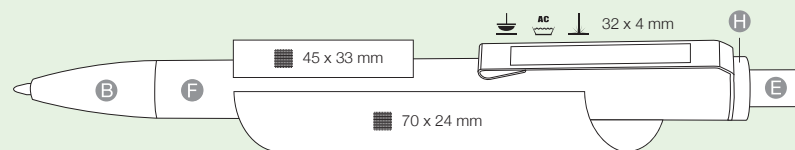

natureOffice.com/596-1019-619