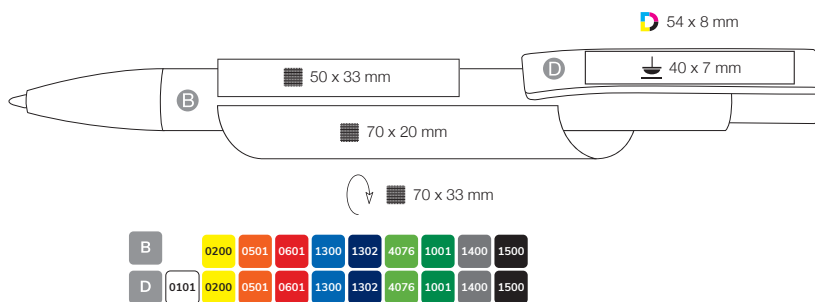

Ultra

Solid colors,
metal tip

The print is protected
by the soft-coating

Large capacity refill Ultra, swiss made, document proof, blue or black ink
Writing length: approx. 6.000 m

500 pcs
8.5 kgs