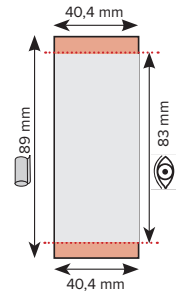

1.000 pcs
7.0 kgs

MADE IN GERMANY

BOOSTER TRANSPARENT FOIL 42773

-  Transparent colors, soft grip, digital-foil
-  Jumbo refill Marathon, swiss made, document proof, blue or black ink, Writing length: approx. 2.500 m
-  500 pcs
6.5 kgs