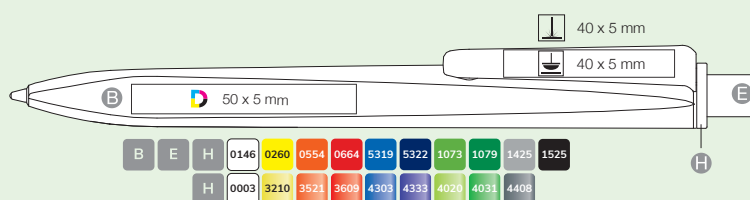

MADE IN GERMANY

RIDGE RECYCLED SOFT 99802

- Made from recycled ABS material – post-consumer recycled plastic – which is 100% sourced and processed from old household appliances.
- Unique shaped barrel – triangular grip area for perfect handling, large advertising area on the clip.
- Triangular-shaped grip area with a soft-touch surface.
- Large capacity refill Ultra Recycled, swiss made, document proof, blue or black ink
  Writing length: approx. 6.000 m
- 500 pcs
  6.0 kgs

natureOffice.com/592-1019-788

MADE IN GERMANY

RIDGE RECYCLED SOFT M 99803

- Made from recycled ABS material – post-consumer recycled plastic – which is 100% sourced and processed from old household appliances.
- Unique shaped barrel – triangular grip area for perfect handling, elegant metal clip.
- Triangular-shaped grip area with a soft-touch surface.
- Large capacity refill Ultra Recycled, swiss made, document proof, blue or black ink
  Writing length: approx. 6.000 m
- 500 pcs
  6.0 kgs

natureOffice.com/592-1019-788