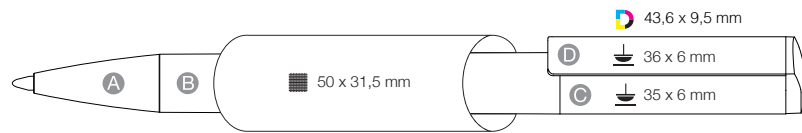

POST-CONSUMER
RECYCLED PLASTIC

Our sustainable **LIFT**
models can be found
on page
34