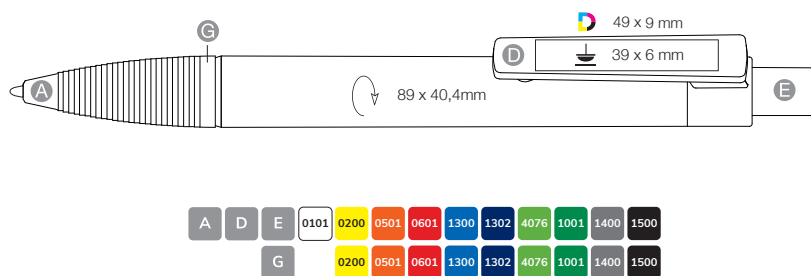

SCREEN FOIL 52600

Shiny, solid colors, soft grip,
digital-foil

x-20 refill Jogger, swiss made, document proof, blue or black ink
Writing length: approx. 2.000 m

500 pcs
6.0 kgs

BASIC

Jogger

MADE IN GERMANY

NEW BASIC 19300