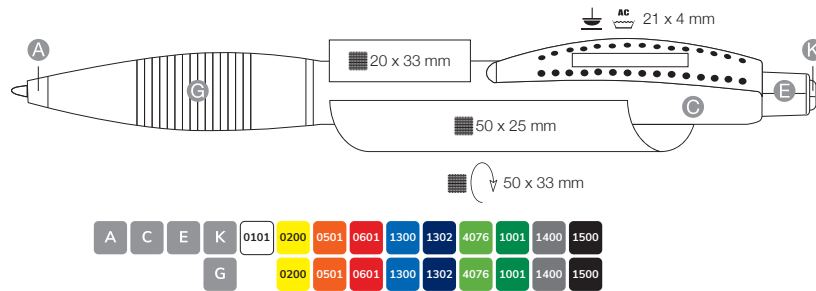

MADE IN GERMANY

CLUB 08800

Shiny, solid colors
soft grip, metal clip

x-20 refill Jogger, swiss made, document proof, blue or black ink
Writing length: approx. 2.000 m

500 pcs
6.0 kgs

MADE IN GERMANY

CLUB SI 48800