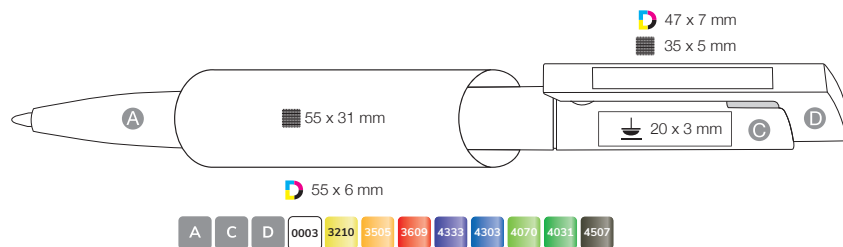

Marathon Soft

MADE IN GERMANY

FRESH TRANSPARENT 15800

Transparent
colors

Jumbo refill Marathon Soft, swiss made, document proof, blue or black ink
Writing length: approx. 1.800 m

500 pcs
5.0 kgs

CLEAR

 **RITTER PEN®**