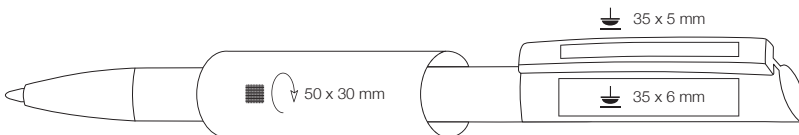

Transparent colors,
metal tip

Large capacity refill Budget, blue ink
Writing length: approx. 1.200 m

500 pcs
7.0 kgs

Budget

FLIP

RITTER GLOBAL

FLIP 20121

- Shiny, solid colors,
twist-mechanism
- Large capacity refill Budget, blue ink
Writing length: approx. 1.200 m
- 1.000 pcs
9.5 kgs