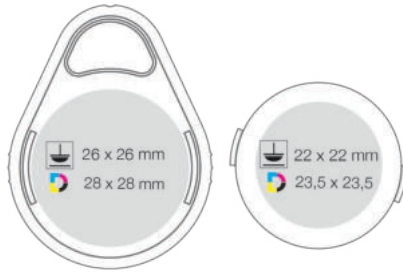

BOX MODULE

Organize your everyday life with the RitterClick storage box - the ideal solution for your little treasures! The module offers a storage box, that allows you to safely store everything from medicines to small necessities. Compact, discreet and always ready to hand – the RitterClick storage box is the perfect partner for an organized lifestyle.

500 pcs
5.5 kgs