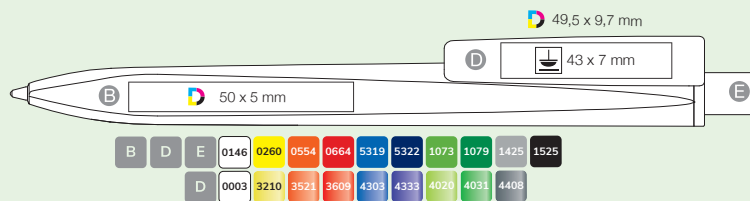

MADE IN GERMANY

RIDGE RECYCLED SOFT 99802

- Made from recycled ABS material – post-consumer recycled plastic – which is 100% sourced and processed from old household appliances.
- Unique shaped barrel – triangular grip area for perfect handling, large advertising area on the clip.
- Triangular-shaped grip area with a soft-touch surface.
- Large capacity refill Ultra Recycled, swiss made, document proof, blue or black ink
  Writing length: approx. 6.000 m
- 500 pcs
  6.0 kgs

natureOffice.com/592-1019-788

MADE IN GERMANY

RIDGE RECYCLED SOFT M 99803

- Made from recycled ABS material – post-consumer recycled plastic – which is 100% sourced and processed from old household appliances.
- Unique shaped barrel – triangular grip area for perfect handling, elegant metal clip.
- Triangular-shaped grip area with a soft-touch surface.
- Large capacity refill Ultra Recycled, swiss made, document proof, blue or black ink
  Writing length: approx. 6.000 m
- 500 pcs
  6.0 kgs

natureOffice.com/592-1019-788