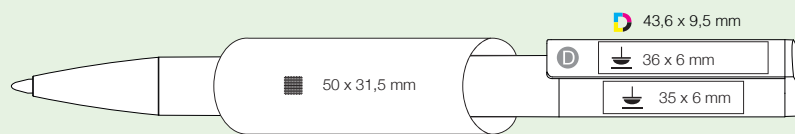

MADE IN GERMANY

LIFT RECYCLED PM 93811

Made from 100% polycarbonate recycle – post-consumer recycled plastic, recovered from used product dividers from dm stores.

Metalized plastic tip

Jumbo refill Marathon Recycled, EU made, document proof, blue or black ink
Writing length: approx. 2.000 m

500 pcs
6.0 kgs

natureOffice.com/598-1019-041