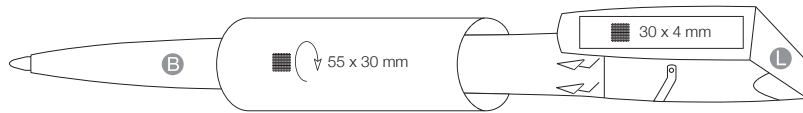

MADE IN GERMANY

TWISTER FROZEN 00041

Frozen colors,
twist-mechanism

Jumbo refill Marathon, swiss made, document proof, blue or black ink
Writing length: approx. 2.500 m

500 pcs
4.5 kgs