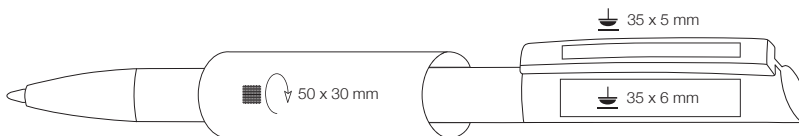

RITTER GLOBAL

GLORY 00123

Shiny, solid colors,
metal tip

Large capacity refill Budget, blue ink
Writing length: approx. 1.200 m

500 pcs
7.0 kgs

Budget

RITTER GLOBAL

GLORY TRANSPARENT 10123

Transparent colors,
metal tip

Large capacity refill Budget, blue ink
Writing length: approx. 1.200 m

500 pcs
7.0 kgs

Budget