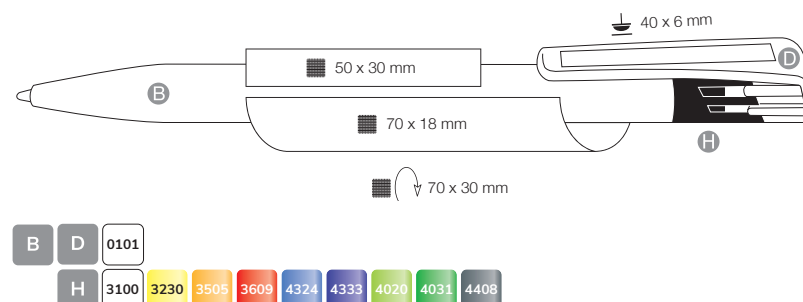

ALL-STAR SF 00071

- Matt, solid colors, frozen upper part
- x-20 refill Jogger, swiss made, document proof, blue or black ink
  Writing length: approx. 2.000 m
- 500 pcs
  5.5 kgs