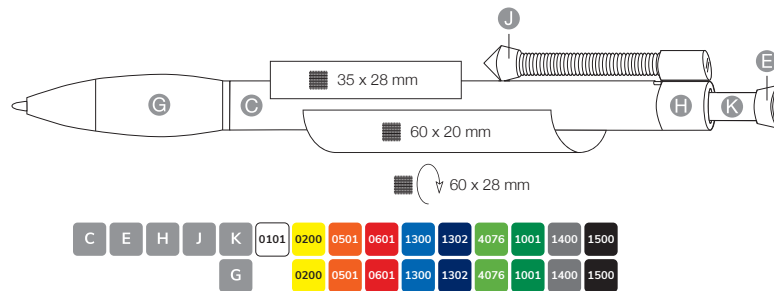

MADE IN GERMANY

SPRING GRIPPY 08138

- Shiny, solid colors
  soft grip, flexible spring clip
- x-20 refill Jogger, swiss made, document proof, blue or black ink
  Writing length: approx. 2.000 m
- 1.000 pcs
  10.5 kgs