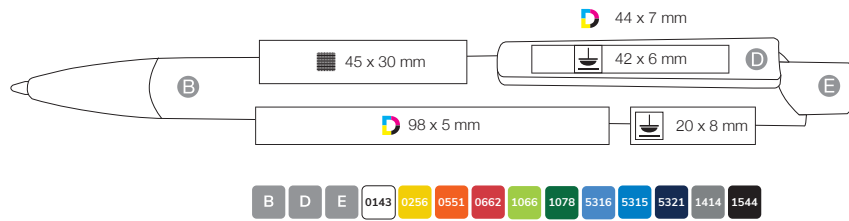

MADE IN GERMANY

LEVEL RECYCLED PM 93611

- Made from post industrial recycled plastic.
- Unique design – attractive trend colors, metalized plastic tip, special colors on request.
- Large capacity refill Ultra Recycled, swiss made, document proof, blue or black ink
  Writing length: approx. 6.000 m
- 500 pcs
  6.5 kgs

natureOffice.com/604-1019-978

MADE IN GERMANY

LEVEL RECYCLED P 93610

- Made from post industrial recycled plastic.
- Unique design – attractive trend colors, special colors on request.
- Large capacity refill Ultra Recycled, swiss made, document proof, blue or black ink
  Writing length: approx. 6.000 m
- 500 pcs
  6.5 kgs

natureOffice.com/604-1019-978