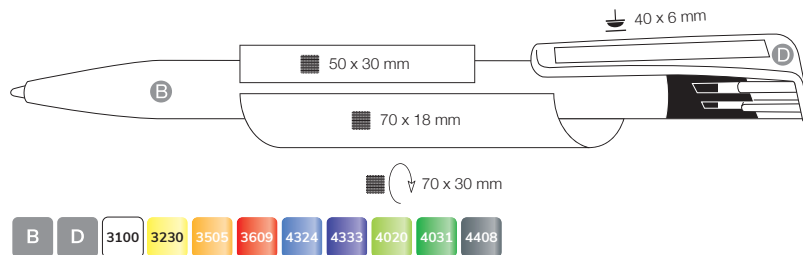

WASTE

This results in approximately 80% of the energy consumption

PILES

compared to conventional production.

ALL
STAR

MADE IN GERMANY

ALL-STAR FROZEN SI 30070

-  Frozen colors, silver lacquered upper part
-  Jumbo refill Marathon, swiss made, document proof, blue or black ink
Writing length: approx. 2.500 m
-  500 pcs
5.5 kgs