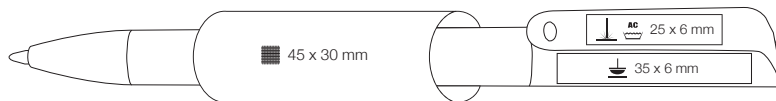

GLOSSY

HIGH-GLOSS METAL CLIP
TWIST MECHANISM
METAL TIP

Budget

RITTER GLOBAL

GLOSSY 00086

-  Shiny, solid colors, metal tip and clip
-  Large capacity refill Budget, blue ink
Writing length: approx. 1.200 m
-  500 pcs
7.0 kgs