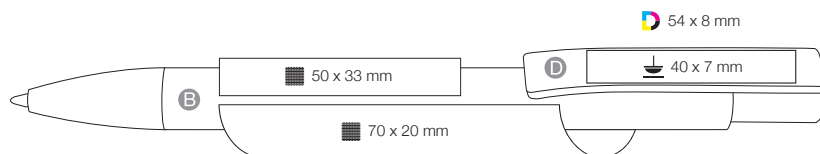

STRATOS

MADE IN GERMANY

STRATOS 07900

Shiny, solid colors,
metal tip

Large capacity refill Ultra, swiss made, document proof, blue or black ink
Writing length: approx. 6.000 m

500 pcs
8.5 kgs

Ultra