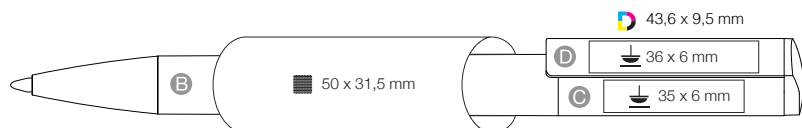

LIFT

MADE IN GERMANY

LIFT 03800

Shiny, solid colors,
twist mechanism, metal tip

Large capacity refill Ultra, swiss made, document proof, blue or black ink
Writing length: approx. 6.000 m

500 pcs
7.5 kgs

MADE IN GERMANY

LIFT ST 23800

Shiny, solid colors, twist mechanism,
transparent clip, metal tip

Large capacity refill Ultra, swiss made, document proof, blue or black ink
Writing length: approx. 6.000 m

500 pcs
7.5 kgs