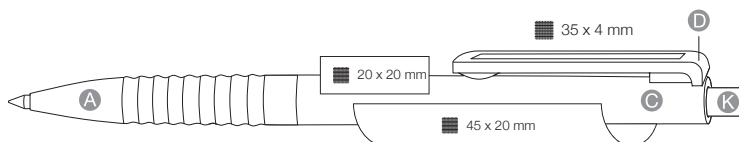

BASIC

Jogger

MADE IN GERMANY

NEW BASIC 19300

Shiny,
solid colors

x-20 refill Jogger, swiss made, document proof, blue or black ink
Writing length: approx. 2.000 m

1.000 pcs
7.0 kgs

Jogger

MADE IN GERMANY

BASIC 19414

Shiny,
solid colors

x-20 refill Jogger, swiss made, document proof, blue or black ink
Writing length: approx. 2.000 m

1.000 pcs
7.0 kgs