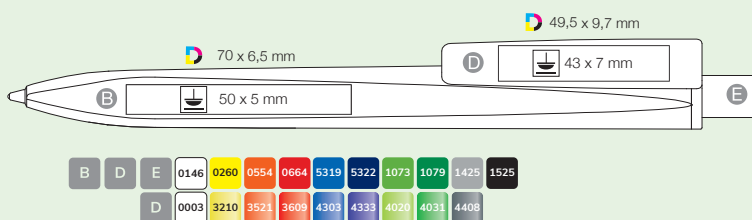

B	D	E	0146	0260	0554	0664	5319	5322	1073	1079	1425	1525
D			0003	3210	3521	3609	4303	4333	4020	4031	4408	

MADE IN GERMANY

RIDGE RECYCLED M 99801

Made from recycled ABS material – post-consumer recycled plastic – which is 100% sourced and processed from old household appliances.

Unique shaped barrel – triangular grip area for perfect handling, elegant metal clip.

Large capacity refill Ultra Recycled, swiss made, document proof, blue or black ink
Writing length: approx. 6.000 m

500 pcs
6.0 kgs

natureOffice.com/592-1019-788