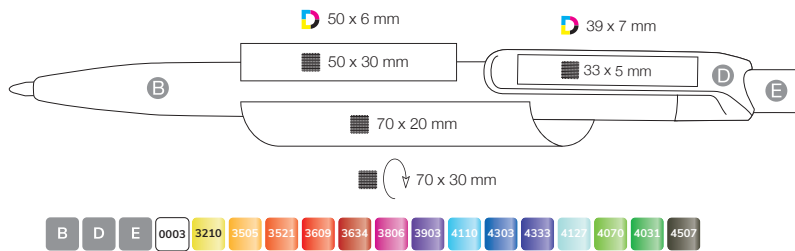

MADE IN GERMANY

INSIDER TRANSPARENT S 42300

- Transparent colors, solid white clip
- x-20 refill Jogger, swiss made, document proof, blue or black ink
  Writing length: approx. 2.000 m
- 500 pcs
  5.0 kgs