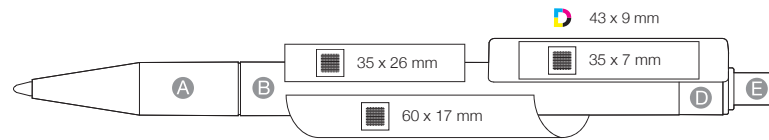

PUNTO

designed & produced in Germany