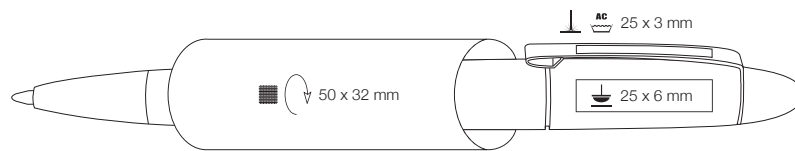

RITTER GLOBAL

HAVANA 00118

- Shiny, solid colors,
  metal tip and clip
- Large capacity refill Budget, blue ink
  Writing length: approx. 1.200 m
- 500 pcs
  7.0 kgs