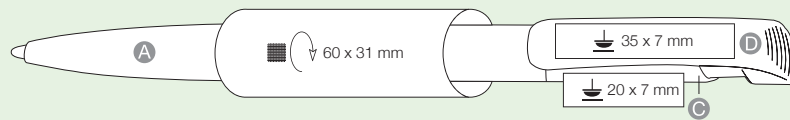

A	D	0036	3550	3648	3813	1349	4066	4508
C		0003	3505	3608	3806	4333	4070	4507

MADE IN GERMANY

BIO-PEN 92000

Made from renewable, bio-based material cellulose acetate, upper part made from ABS plastic – available in many colors.

x-20 refill Jogger, swiss made, document proof, blue or black ink
Writing length: approx. 2.000 m

500 pcs
6.0 kgs

BIO-PEN