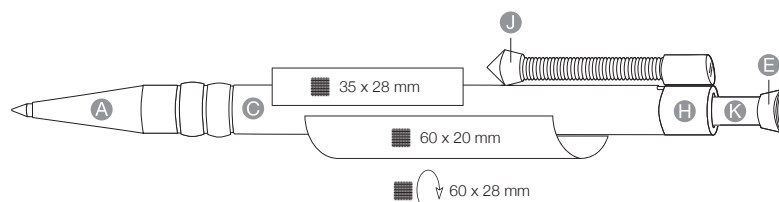

SPRING

DURABLE.
STRONG.
BESTSELLER.

MADE IN GERMANY

SPRING 08032

- Shiny, solid colors, flexible spring clip
- x-20 refill Jogger, swiss made, document proof, blue or black ink
  Writing length: approx. 2.000 m
- 1.000 pcs
  9.5 kgs

Jogger