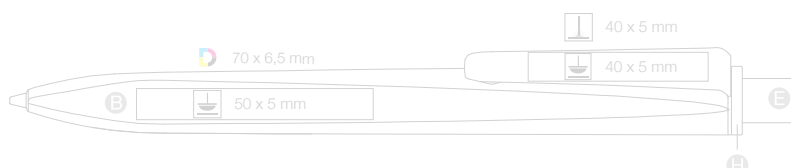

ERROR 404

ABS NOT FOUND

I AM NOW ONLY AVAILABLE
IN A SUSTAINABLE FORM!

MADE IN GERMANY

RIDGE M
09801

-  Unique shaped barrel – triangular grip area for perfect handling, elegant metal clip.
-  Large capacity refill Ultra, swiss made, document proof, blue or black ink
Writing length: approx. 6.000 m
-  500 pcs
6.0 kgs