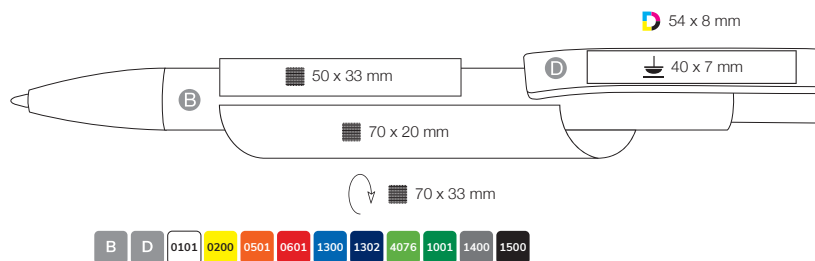

MADE IN GERMANY

STRATOS SOFT 07901

Ultra

Solid colors,
metal tip

The print is protected
by the soft-coating

Large capacity refill Ultra, swiss made, document proof, blue or black ink
Writing length: approx. 6.000 m

500 pcs
8.5 kgs

MADE IN GERMANY

STRATOS PM 07911

Ultra

Shiny, solid colors,
metalized tip

Large capacity refill Ultra, swiss made, document proof, blue or black ink
Writing length: approx. 6.000 m

500 pcs
5.0 kgs