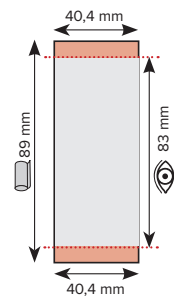

SCREEN FOIL 52600

Shiny, solid colors, soft grip,
digital-foil

x-20 refill Jogger, swiss made, document proof, blue or black ink
Writing length: approx. 2.000 m

500 pcs
6.0 kgs

BASIC

Jogger

MADE IN GERMANY

NEW BASIC 19300