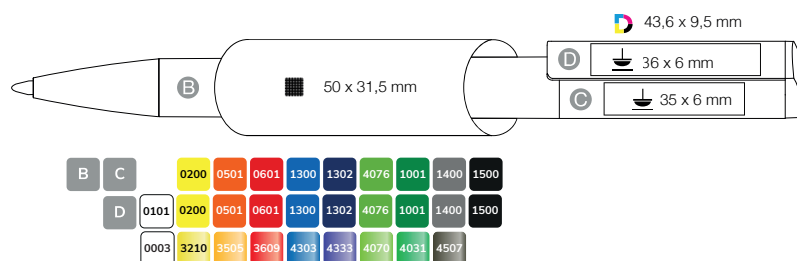

LIFT SOFT PM 03821

- Solid colors, metalized tip, twist mechanism, soft-touch surface
- The print is protected by the soft-coating
- Large capacity refill Ultra, swiss made, document proof, blue or black ink
  Writing length: approx. 6.000 m
- 500 pcs
  6.0 kgs