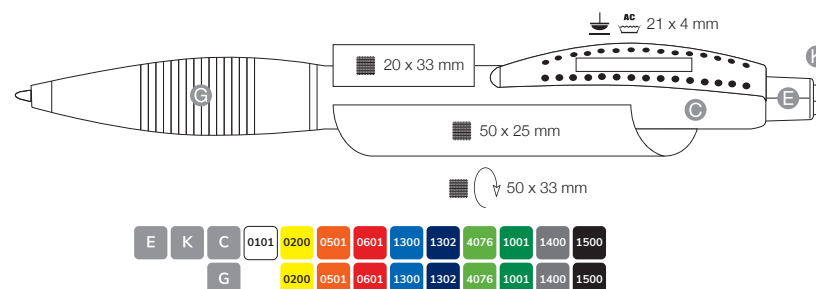

Shiny, solid colors,
soft grip, stainless steel clip

Jumbo refill Marathon, swiss made, document proof, blue or black ink
Writing length: approx. 2.500 m

500 pcs
6.0 kgs

Marathon

ELEGANT, TIMELESS
DESIGN WITH AN
ERGONOMIC GRIP.