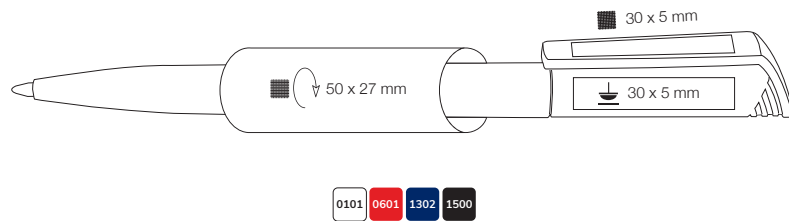

Transparent colors,
metal tip

Large capacity refill Budget, blue ink
Writing length: approx. 1.200 m

500 pcs
7.0 kgs

Budget

FLIP

RITTER GLOBAL

FLIP 20121

- Shiny, solid colors,
twist-mechanism
- Large capacity refill Budget, blue ink
Writing length: approx. 1.200 m
- 1.000 pcs
9.5 kgs