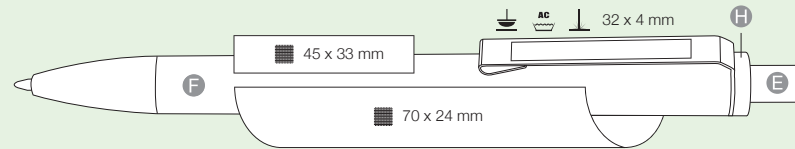

natureOffice.com/596-1019-619