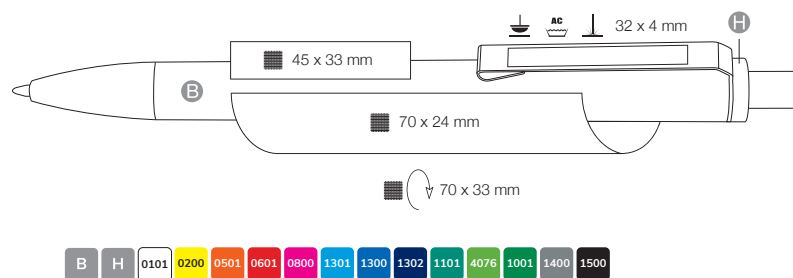

MADE IN GERMANY

EXOS M 07602

- Shiny, solid colors, metalized pusher
- Large capacity refill Ultra Soft, swiss made, document proof, blue or black ink
  Writing length: approx. 4.000 m
- 500 pcs
  8.5 kgs