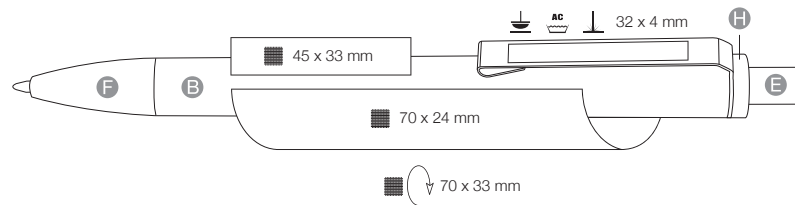

EXOS

Ultra Soft

MADE IN GERMANY

EXOS P 07610

- Shiny, solid color, metal clip
- Large capacity refill Ultra Soft, swiss made, document proof, blue or black ink
  Writing length: approx. 4.000 m
- 500 pcs
  6.0 kgs

Ultra Soft

MADE IN GERMANY

EXOS SOFT 07601

- The print is protected by the soft-coating
- Soft-touch surface, metal tip and clip
- Large capacity refill Ultra Soft, swiss made, document proof, blue or black ink
  Writing length: approx. 4.000 m
- 500 pcs
  8.5 kgs