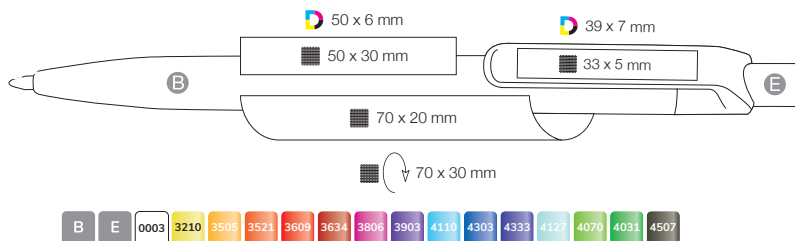

MADE IN GERMANY

INSIDER TRANSPARENT 12300

- Transparent colors, prismatic effect
- Jumbo refill Marathon, swiss made, document proof, blue or black ink
  Writing length: approx. 2.500 m
- 500 pcs
  5.0 kgs

MADE IN GERMANY

INSIDER TRANSPARENT S 42300

- Transparent colors, solid white clip
- x-20 refill Jogger, swiss made, document proof, blue or black ink
  Writing length: approx. 2.000 m
- 500 pcs
  5.0 kgs