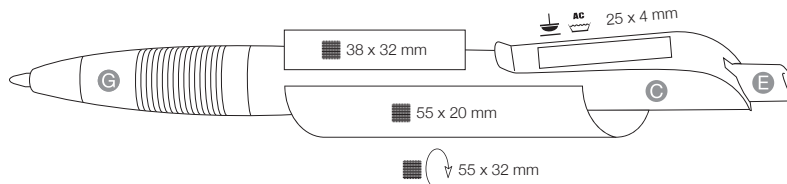

ATMOS

BOND

MADE IN GERMANY

BOND 48900

Shiny, solid colors,
soft grip, metal clip

Jumbo refill Marathon, swiss made, document proof, blue or black ink
Writing length: approx. 2.500 m

500 pcs
6.0 kgs

Marathon