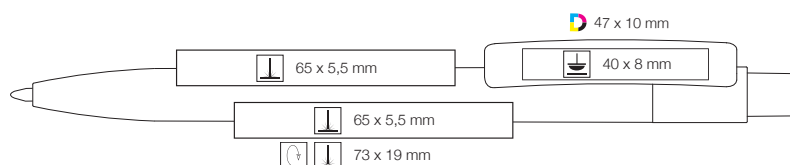

PETRO TRANSPARENT 10087

-  Transparent colors made from rPET
-  Large capacity refill Budget, blue ink
Writing length: approx. 1.200 m
-  500 pcs
6.0 kgs

RITTER GLOBAL

PETRO AL 60087

-  Barrel made from recycled aluminum, clip and pusher made from transparent rPET
-  Large capacity refill Budget, blue ink
Writing length: approx. 1.200 m
-  500 pcs
8.0 kgs