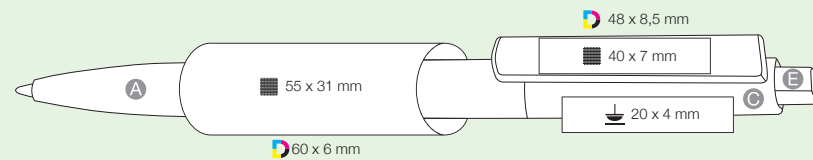

Make it even more **SUSTAINABLE!**

Upgrade to Marathon recycled **without extra charge!**

UPGRADE