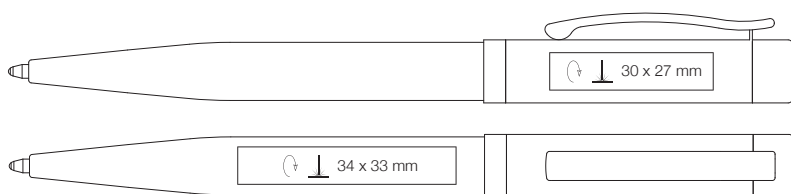

Ultra Metall

61020 White

RITTERPEN
PREMIUM

RITTER GLOBAL

RION 61110

brillantGRAVUR

- Premium metal ballpoint pen with twist-mechanism, available in black or white, including pen box
- Large capacity refill Ultra metal, swiss made, document proof, blue or black ink
  Writing length: approx. 8.500 m
- 100 pcs
  4.0 kgs