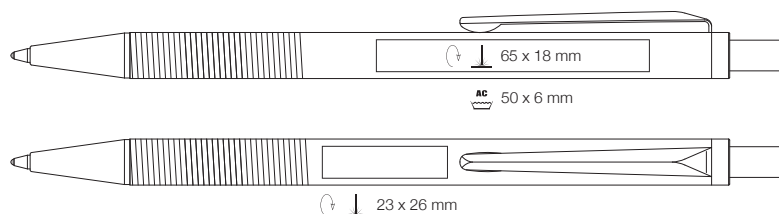

METAL

RITTER GLOBAL

STEEL 68000

- Metal ballpoint pen, stainless steel barrel
- Large capacity refill Budget metal, blue ink
  Writing length: approx. 3.500 m
- 500 pcs
  5.0 kgs

RITTER GLOBAL

TOUCHPEN 67500

- Metal ballpoint pen, available in 5 colors, additional feature: soft rubber cap for use with smartphones, tablets, etc, colored housing with black applications.
- Refill Budget, blue ink
  Writing length: approx. 300 m
- 500 pcs
  5.5 kgs