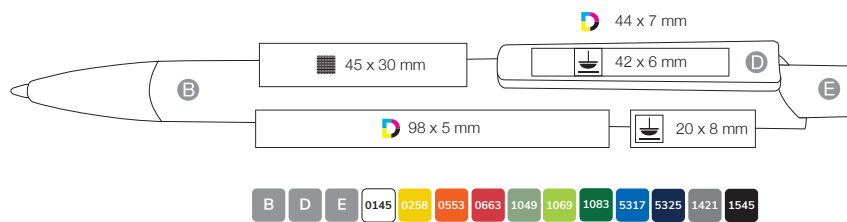

MADE IN GERMANY

LEVEL BIOBASED P biobased 83610

From the innovative, biobased material PHA

PHA is made from biopolymers that are produced through bacterial fermentation and are compostable.

Large capacity refill Ultra Recycled, swiss made, document proof, blue or black ink
Writing length: approx. 6.000 m

500 pcs
8,0 kgs

natureOffice.com/604-1019-978