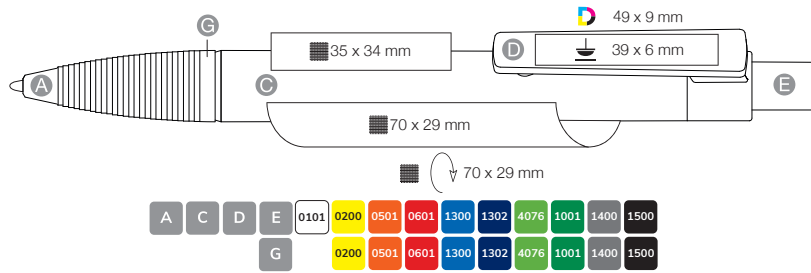

Jogger

MADE IN GERMANY

SCREEN 02600

Shiny, solid colors,
soft grip

x-20 refill Jogger, swiss made, document proof, blue or black ink
Writing length: approx. 2.000 m

500 pcs
6.0 kgs

Jogger

MADE IN GERMANY