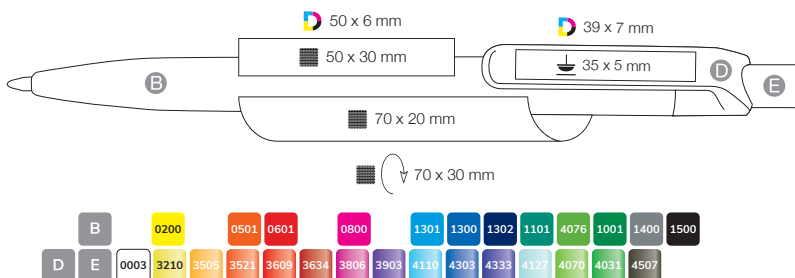

INSIDER

**ATTRACTIVE.
AFFORDABLE.
RELIABLE.**

THE PERFECT PROMOTIONAL ITEM – choose a writing instrument that makes an impression!

Our high-quality ballpoint pen combines attractive design with top-notch functionality – and it's made in Germany. The x-20 Jogger refill provides smooth, pleasant writing experience. A practical, durable, and cost-effective promotional item that highlights your brand with every use. Perfect for trade shows, events, or as a friendly giveaway!

MADE IN GERMANY

INSIDER SOFT ST 02311

- Solid colors, transparent pusher and clip
- The print is protected by the soft-coating
- x-20 refill Jogger, swiss made, document proof, blue or black ink
  Writing length: approx. 2.000 m
- 500 pcs
  5.0 kgs