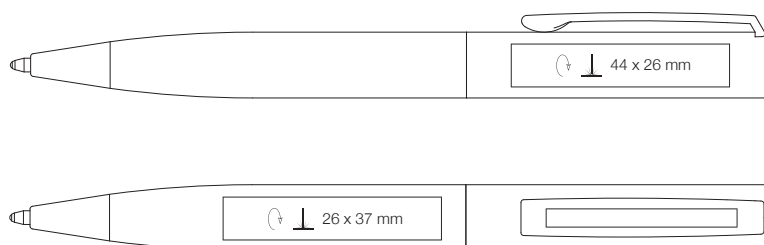

Ultra Metall