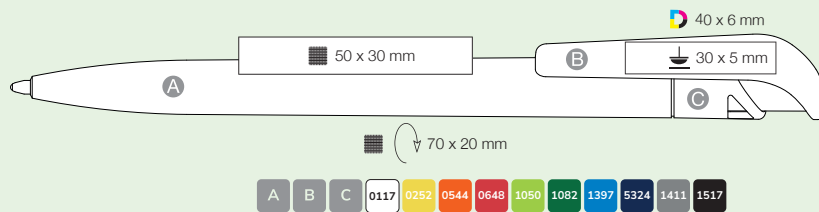

OUT OF

PLA is a bio-based material made from natural, renewable

RENEWABLE

raw materials, making it a sensible alternative to petroleum-based plastics.

RAW MATERIALS