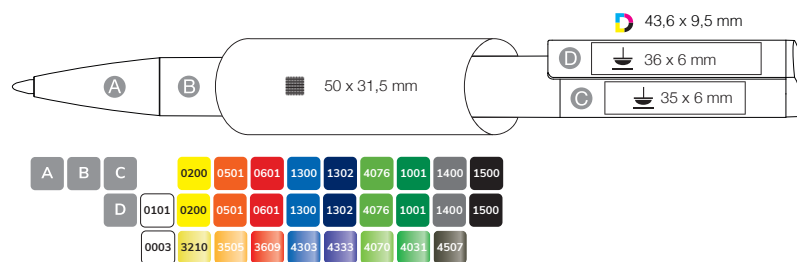

MADE IN GERMANY

LIFT SOFT P 03811

- Solid colors, transparent clip, twist mechanism, soft-touch surface
- The print is protected by the soft-coating
- Large capacity refill Ultra, swiss made, document proof, blue or black ink
  Writing length: approx. 6.000 m
- 500 pcs
  6.0 kgs