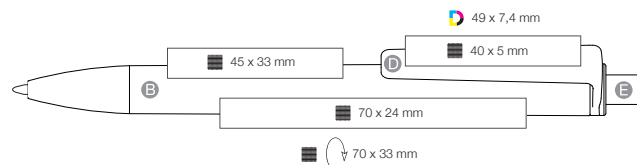

Jumbo refill Marathon Recycled, EU made, document proof, blue or black ink
Writing length: approx. 2.000 m

500 pcs
7.0 kgs

natureOffice.com/605-1019-690

Marathon Recycled

RENEWABLE
RAW
MATERIALS

PLA

BIO
BASED