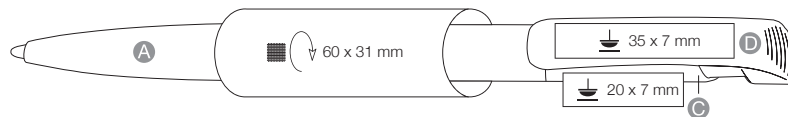

MADE IN GERMANY

CLEAR SHINY 02020

Shiny,
solid colors

x-20 refill Jogger, swiss made, document proof, blue or black ink
Writing length: approx. 2.000 m

500 pcs
5.0 kgs

biobased

Our sustainable CLEAR
models can be found
on page
38

... BECAUSE BEING

IDEAL FOR COMPANIES THAT VALUE ECOLOGICAL RESPONSIBILITY

SUSTAINABLE

AND LONG-TERM BRAND IMPACT.

FEELS GOOD

HIGH-QUALITY TACTILE FEEL COMBINED WITH SUSTAINABLE THINKING