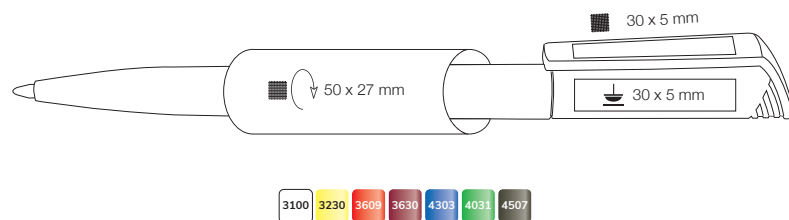

FLIP

RITTER GLOBAL

FLIP 20121

- Shiny, solid colors,
  twist-mechanism
- Large capacity refill Budget, blue ink
  Writing length: approx. 1.200 m
- 1.000 pcs
  9.5 kgs

RITTER GLOBAL

FLIP TRANSPARENT 30121

- Transparent colors,
  twist-mechanism
- Large capacity refill Budget, blue ink
  Writing length: approx. 1.200 m
- 1.000 pcs
  9.5 kgs