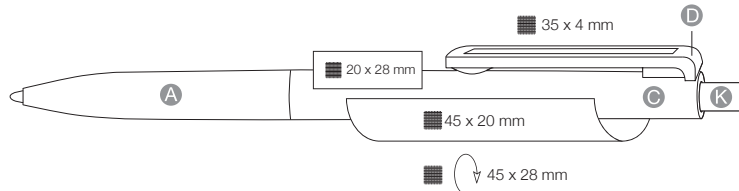

Jogger

MADE IN GERMANY

BASIC 19414

Shiny,
solid colors

x-20 refill Jogger, swiss made, document proof, blue or black ink
Writing length: approx. 2.000 m

1.000 pcs
7.0 kgs