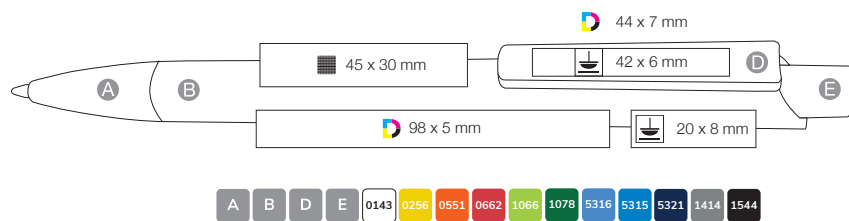

MADE IN GERMANY

LEVEL RECYCLED PM 93611

- Made from post industrial recycled plastic.
- Unique design – attractive trend colors, metalized plastic tip, special colors on request.
- Large capacity refill Ultra Recycled, swiss made, document proof, blue or black ink
  Writing length: approx. 6.000 m
- 500 pcs
  6.5 kgs

natureOffice.com/604-1019-978

MADE IN GERMANY

LEVEL RECYCLED P 93610

- Made from post industrial recycled plastic.
- Unique design – attractive trend colors, special colors on request.
- Large capacity refill Ultra Recycled, swiss made, document proof, blue or black ink
  Writing length: approx. 6.000 m
- 500 pcs
  6.5 kgs

natureOffice.com/604-1019-978