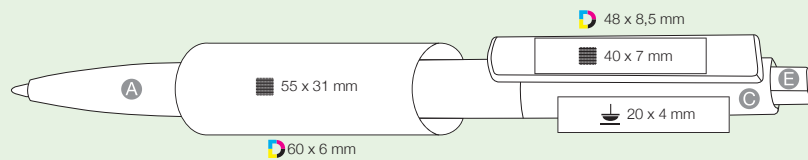

A	C	E	0146	0261	0556	0665	0807	5327	5328	5322	1109	1088	1079	1425	1525
E	0003	3210	3505	3547	3609	3634	3808	3903	4110	4303	4333	4127	4079	4031	4507

MADE IN GERMANY

CREST RECYCLED⁺ 95990

Made from recycled ABS material – post-consumer recycled plastic – which is 100% sourced and processed from old household appliances.

NEW: Available in many colors!

Large capacity refill Ultra Recycled, swiss made, document proof, blue or black ink
Writing length: approx. 6.000 m

500 pcs
5.0 kgs

natureOffice.com/594-1019-496