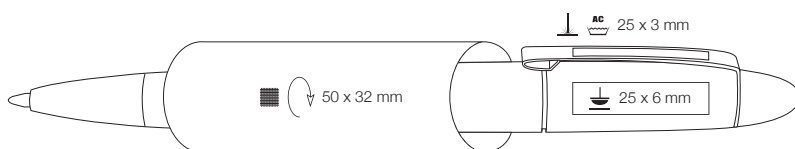

-  Transparent colors,
metal tip and clip
-  Large capacity refill Budget, blue ink
Writing length: approx. 1.200 m
-  500 pcs
7.0 kgs

GLORY

»ELEGANCE MEETS FUNCTIONALITY«

*This stylish ballpoint pen impresses
with it's precise twist mechanism
and seamlessly molded clip.*