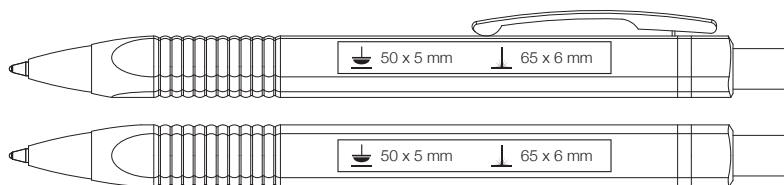

DURABLE

INDIVIDUAL

ELEGANT

METAL

Budget Metall

RITTER GLOBAL

TRIANGLE 68900

- Triangle shaped metal ballpoint pen, available in 8 colors
- Large capacity refill Budget metal, blue ink
  Writing length: approx. 3.500 m
- 500 pcs
  10.5 kgs