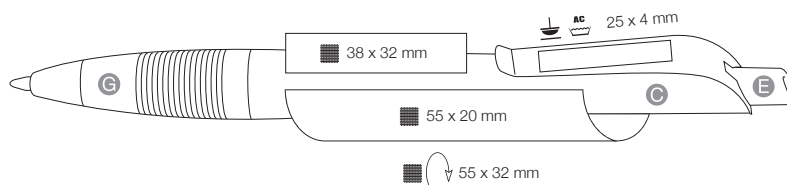

MADE IN GERMANY

BOND FROZEN 38900

Frozen colors,
soft grip, metal clip

Jumbo refill Marathon, swiss made, document proof, blue or black ink
Writing length: approx. 2.500 m

500 pcs
6.0 kgs

Marathon

CLUB

Jogger