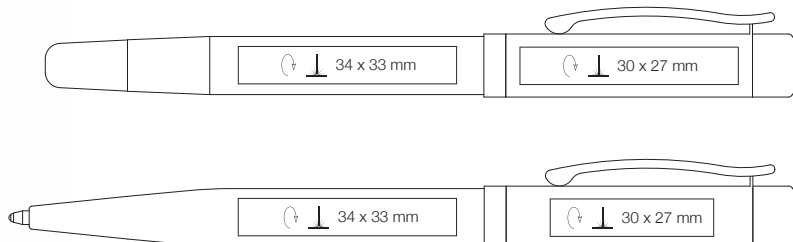

RITTER PEN
PREMIUM

RITTER GLOBAL

FORTUNA ROLLERBALL 61000.3

- Premium rollerball with cap, available in black or white, including pen box
- Refill Rollerball 0.7 mm, swiss made, blue or black ink
  Writing length: approx. 750 m
- 100 pcs
  3.5 kgs

RITTER GLOBAL

FORTUNA SET 61000/-20

- Premium metal ballpoint pen with twist-mechanism and matching rollerball with cap, available in black or white, including pen box
- Ballpoint pen with Large capacity refill Ultra, swiss-made, document proof, blue or black ink
  Writing length: approx. 8.500 m
- Refill Rollerball 0.7 mm, swiss made, blue or black ink
  Writing length: approx. 750 m
- 100 pcs
  8.5 kgs