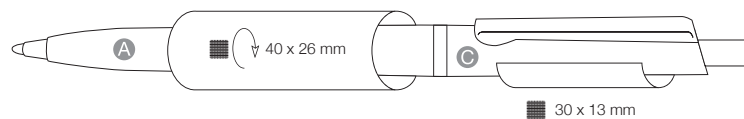

Jogger

TWISTER

»THE PRICE SENSATION«
Modern design and
convenient twist-mechanism.

Jogger

MADE IN GERMANY

TWISTER 00040

Matt, solid colors,
twist-mechanism

x-20 refill Jogger, swiss made, document proof, blue or black ink
Writing length: approx. 2.000 m