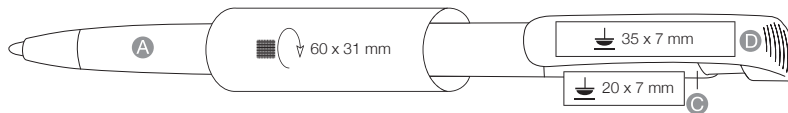

Marathon

MADE IN GERMANY

BONITA TRANSPARENT 12250

Transparent colors,
metalized tip

Jumbo refill Marathon, swiss made, document proof, blue or black ink
Writing length: approx. 2.500 m

500 pcs
5.0 kgs