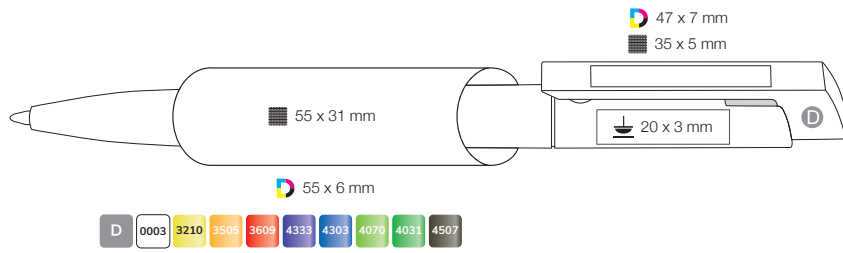

500 pcs
5.0 kgs

Jagger Soft

MADE IN GERMANY

FRESH ST 55800

Shiny, solid colors,
transparent clip

x-20 refill Jagger Soft, swiss made, document proof, blue or black ink
Writing length: approx. 1.400 m

500 pcs
5.0 kgs