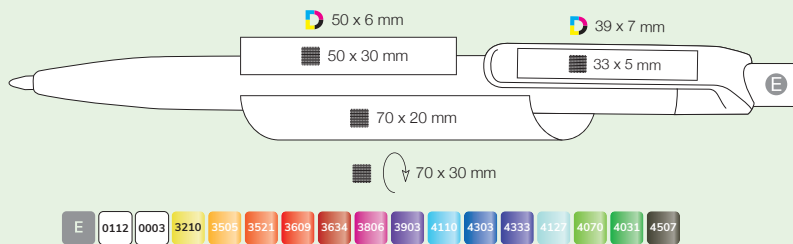

BIO-INSIDER 92310

Made from renewable, bio-based material cellulose acetate, pusher optionally available in ABS plastic

x-20 refill Jogger, swiss made, document proof, blue or black ink
Writing length: approx. 2.000 m

500 pcs
6.0 kgs

natureOffice.com/601-1019-360

Jogger