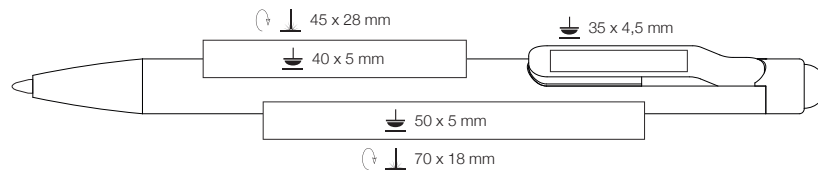

RITTER GLOBAL

GLANCE 68700

- Metal ballpoint pen, available in 8 colors
- Large capacity refill Budget, blue ink
  Writing length: approx. 1.200 m
- 500 pcs
  8.0 kgs