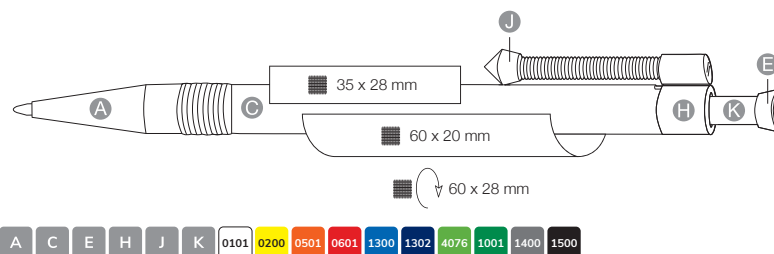

SPRING SP 08036

- Shiny, solid colors,
  flexible spring clip
- x-20 refill Jogger, swiss made, document proof, blue or black ink
  Writing length: approx. 2.000 m
- 1.000 pcs
  10.5 kgs